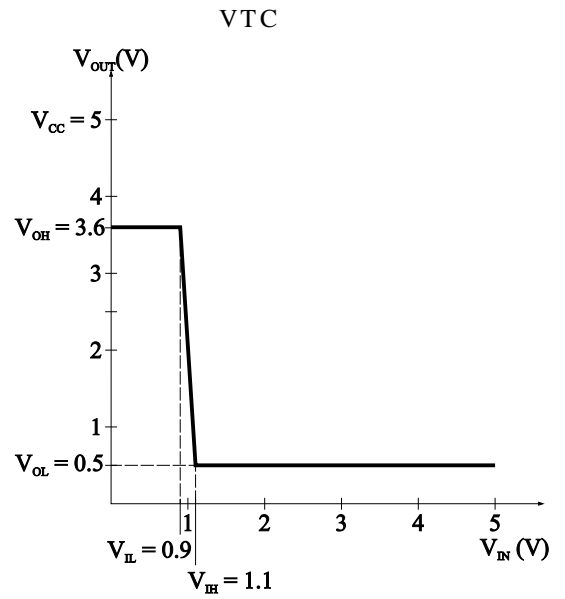

SCHOTTKY TRANSISTOR TRANSISTOR LOGIC CIRCUITS(STTL) Continued

Maximum Fanout

driving gate (output low state)